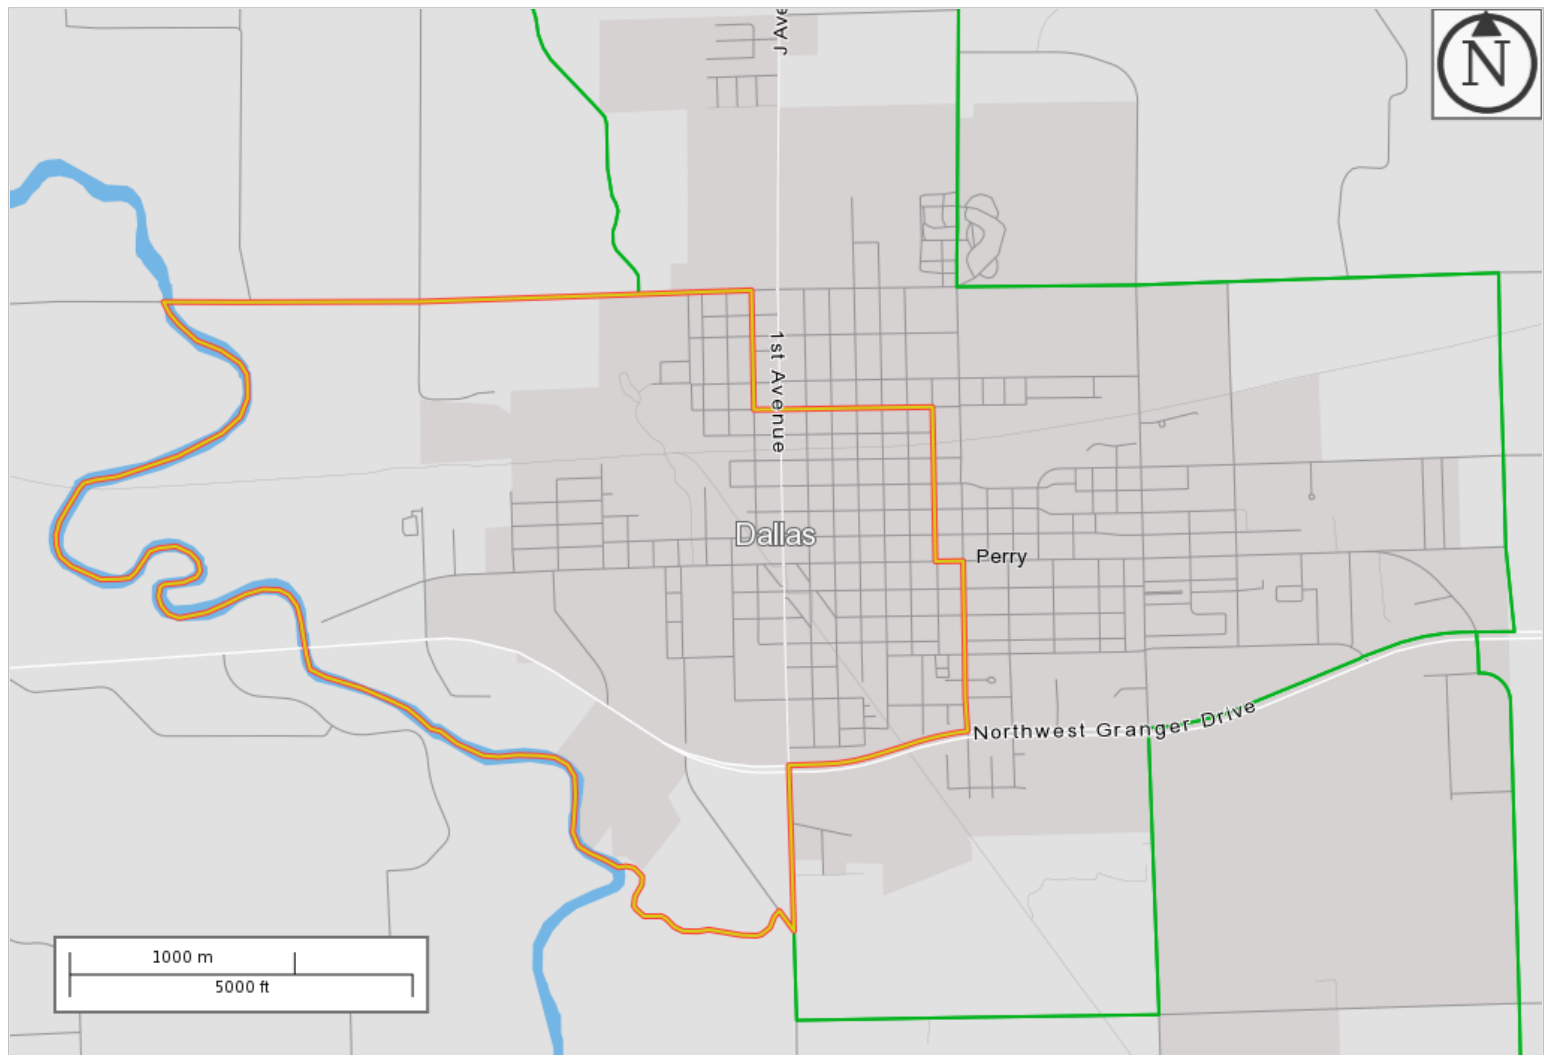

Opportunity Zone

Perry, Iowa

Created by the U.S. Census Bureau's OnTheMap <http://onthemap.ces.census.gov> on 04/19/2018

504 (Dallas, IA) as Selection Area

Map Legend

- Selection Areas**
📍 Analysis Selection