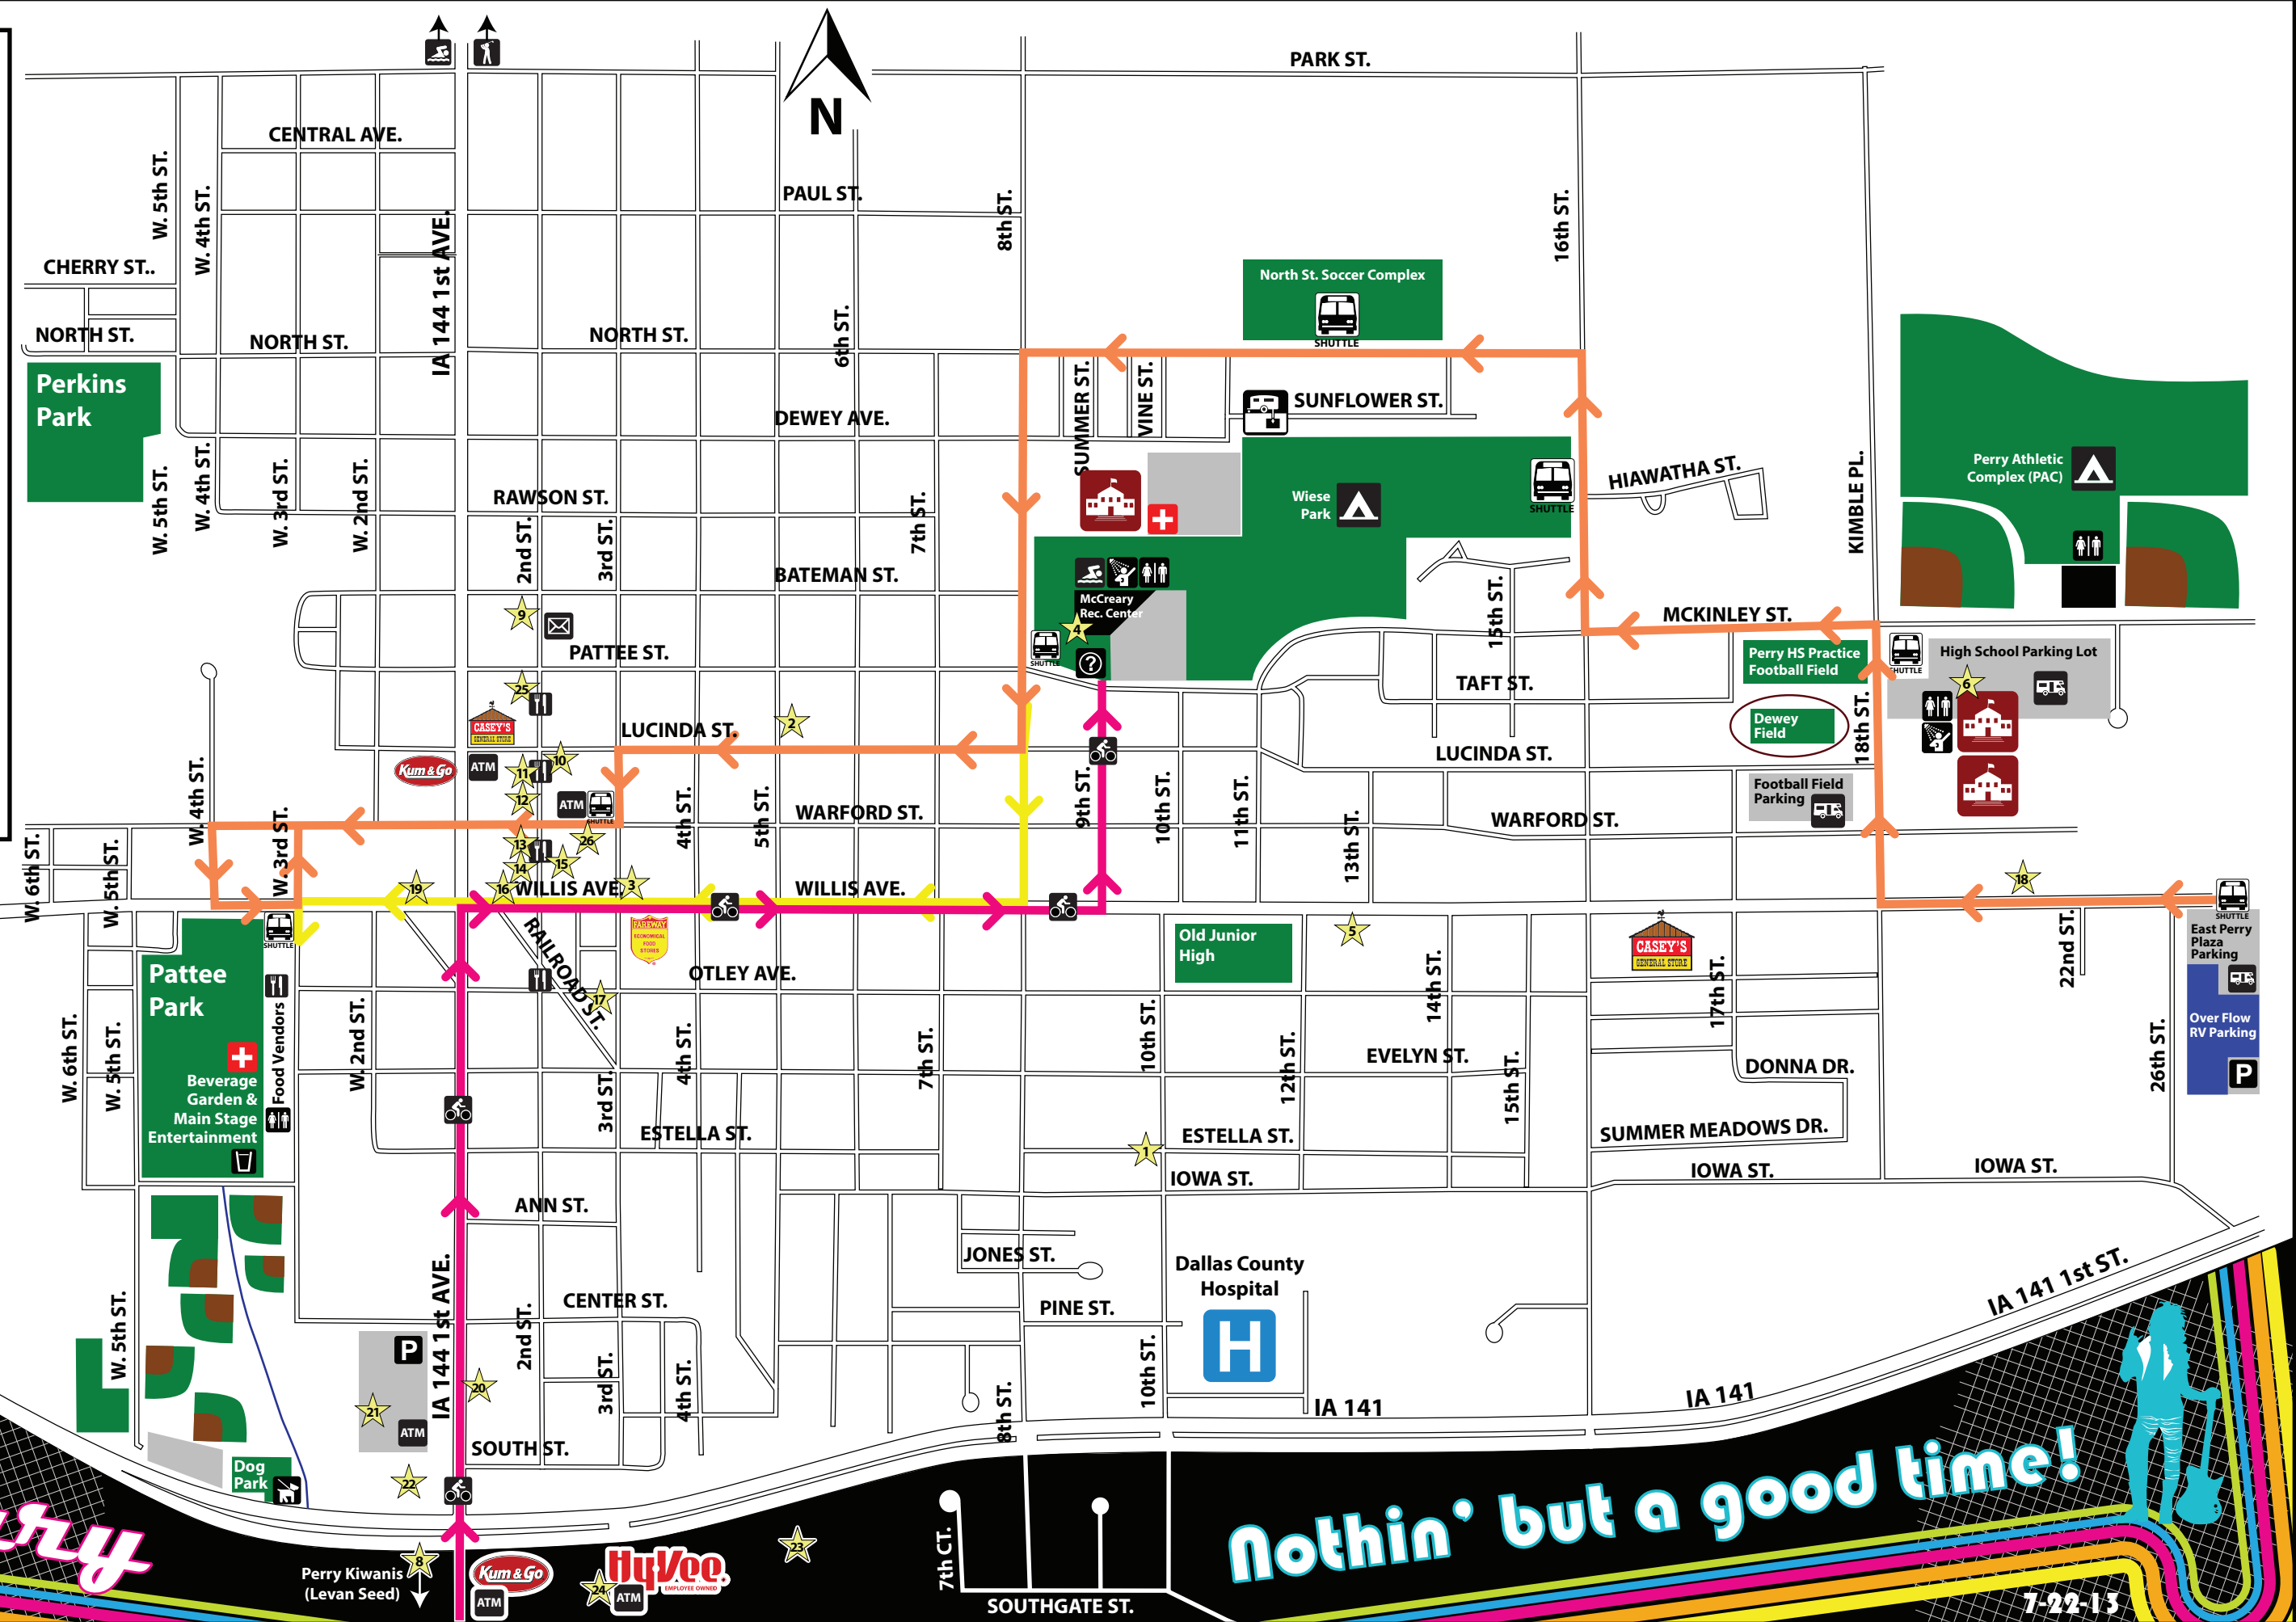

MAP LEGEND

- Bike Route
- Shuttle Route
- Walking Route
- ATM Locations
- Beverage Garden
- Camping Area
- Dog Park
- Dump Station
- First Aid
- Food
- Golf
- Hospital
- Information Center
- Public Parking
- Post Office
- Over Flow RV Parking
- Restrooms
- RV Camping
- School
- Showers
- Shuttle Stop
- Swimming

Perry

Nothin' but a good time!

7-22-13

Perry Kiwanis (Levan Seed)

Entertainment and Things to Do:

Bicycle Comedian

Perry Performing Arts Center - Perry High School
(5:30 pm, 7:00 pm, 8:30 pm) - Cost \$7.00

Perry Grand 3 Theater

Matinee & Evening Shows

Live Owl Presentation

Presented by Pete Malmberg, DC Naturalist
Carnegie Library - 5:00 & 7:00 pm - FREE

Duffy Cartoons Walking Exhibit

RAGBRAI and BRR Cartoons by Duffy
Carnegie Library - Open All Day - FREE

3rd & Willis Ave - 4:30-5:00 - FREE

Rob Davis: Acoustic Set

Michelob Ultra Stage - Pattee Park - 5:00-6:00 pm*

Steve Pellow Trio

Michelob Ultra Stage - Pattee Park - 6:30-7:30 pm*

Decoy

Main Stage - Pattee Park - 8:00-9:00 pm*