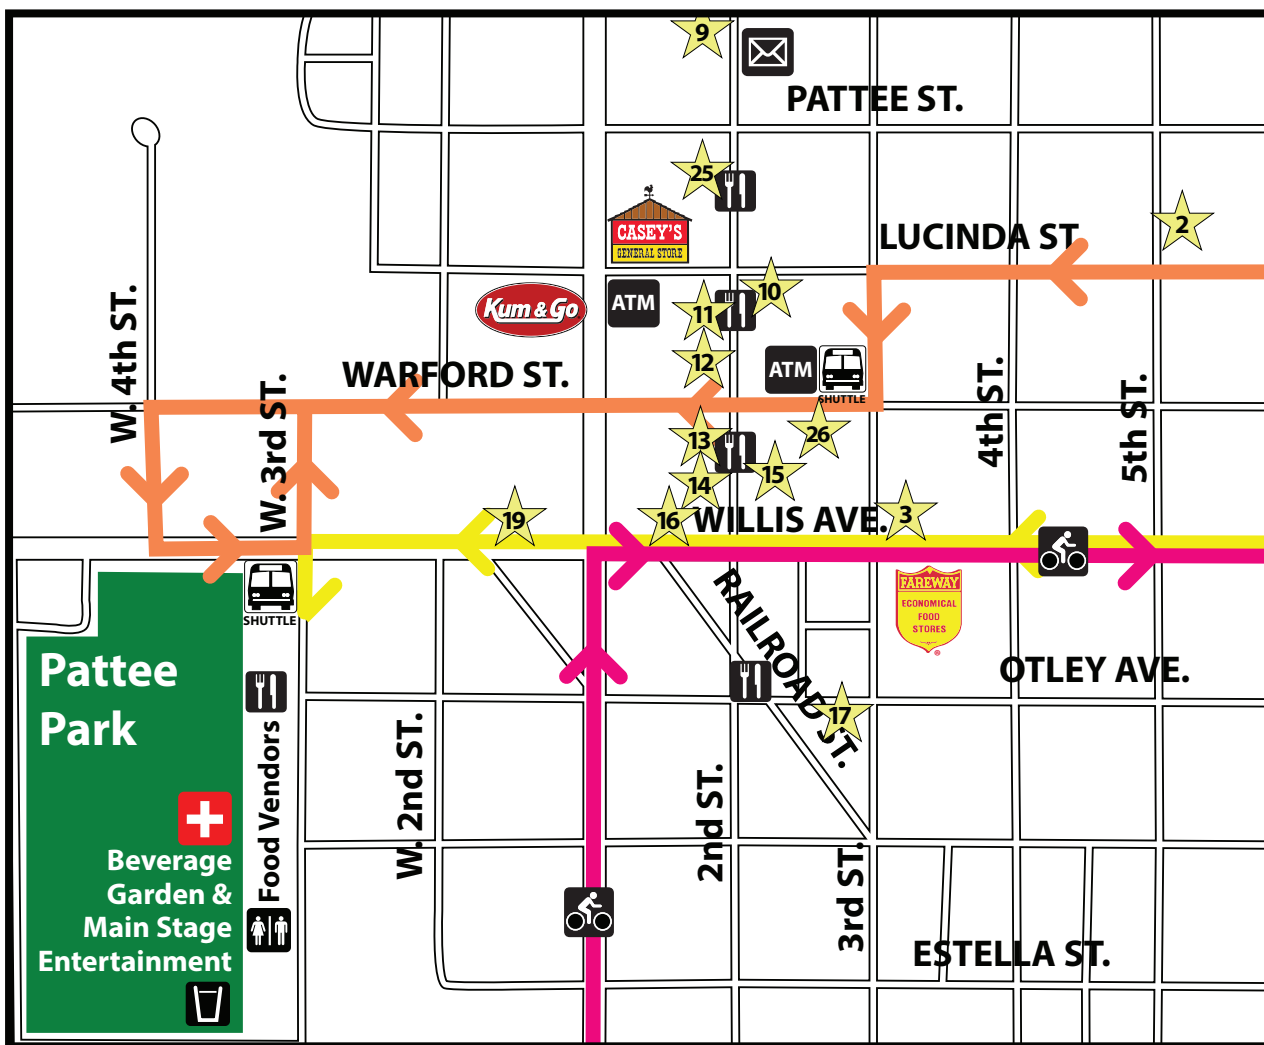

MAP LEGEND

- Bike Route
- Shuttle Route
- Walking Route
- ATM Locations
- Beverage Garden
- Camping Area
- Dog Park
- Dump Station
- First Aid
- Food
- Golf
- Hospital
- Information Center
- Public Parking
- Post Office
- Over Flow RV Parking
- Restrooms
- RV Camping
- School
- Showers
- Shuttle Stop
- Swimming

Perry

Nothin' but a good time!

7-22-13

Perry Kiwanis (Levan Seed)

Entertainment and Things to Do:

Bicycle Comedian

Perry Performing Arts Center - Perry High School
(5:30 pm, 7:00 pm, 8:30 pm) - Cost \$7.00

Perry Grand 3 Theater

3rd & Willis Ave - 4:30-5:00 - FREE

Rob Davis: Acoustic Set

Michelob Ultra Stage - Pattee Park - 5:00-6:00 pm*

Steve Pellow Trio

Michelob Ultra Stage - Pattee Park - 6:30-7:30 pm*

Decoy

Main Stage - Pattee Park - 8:00-9:00 pm*